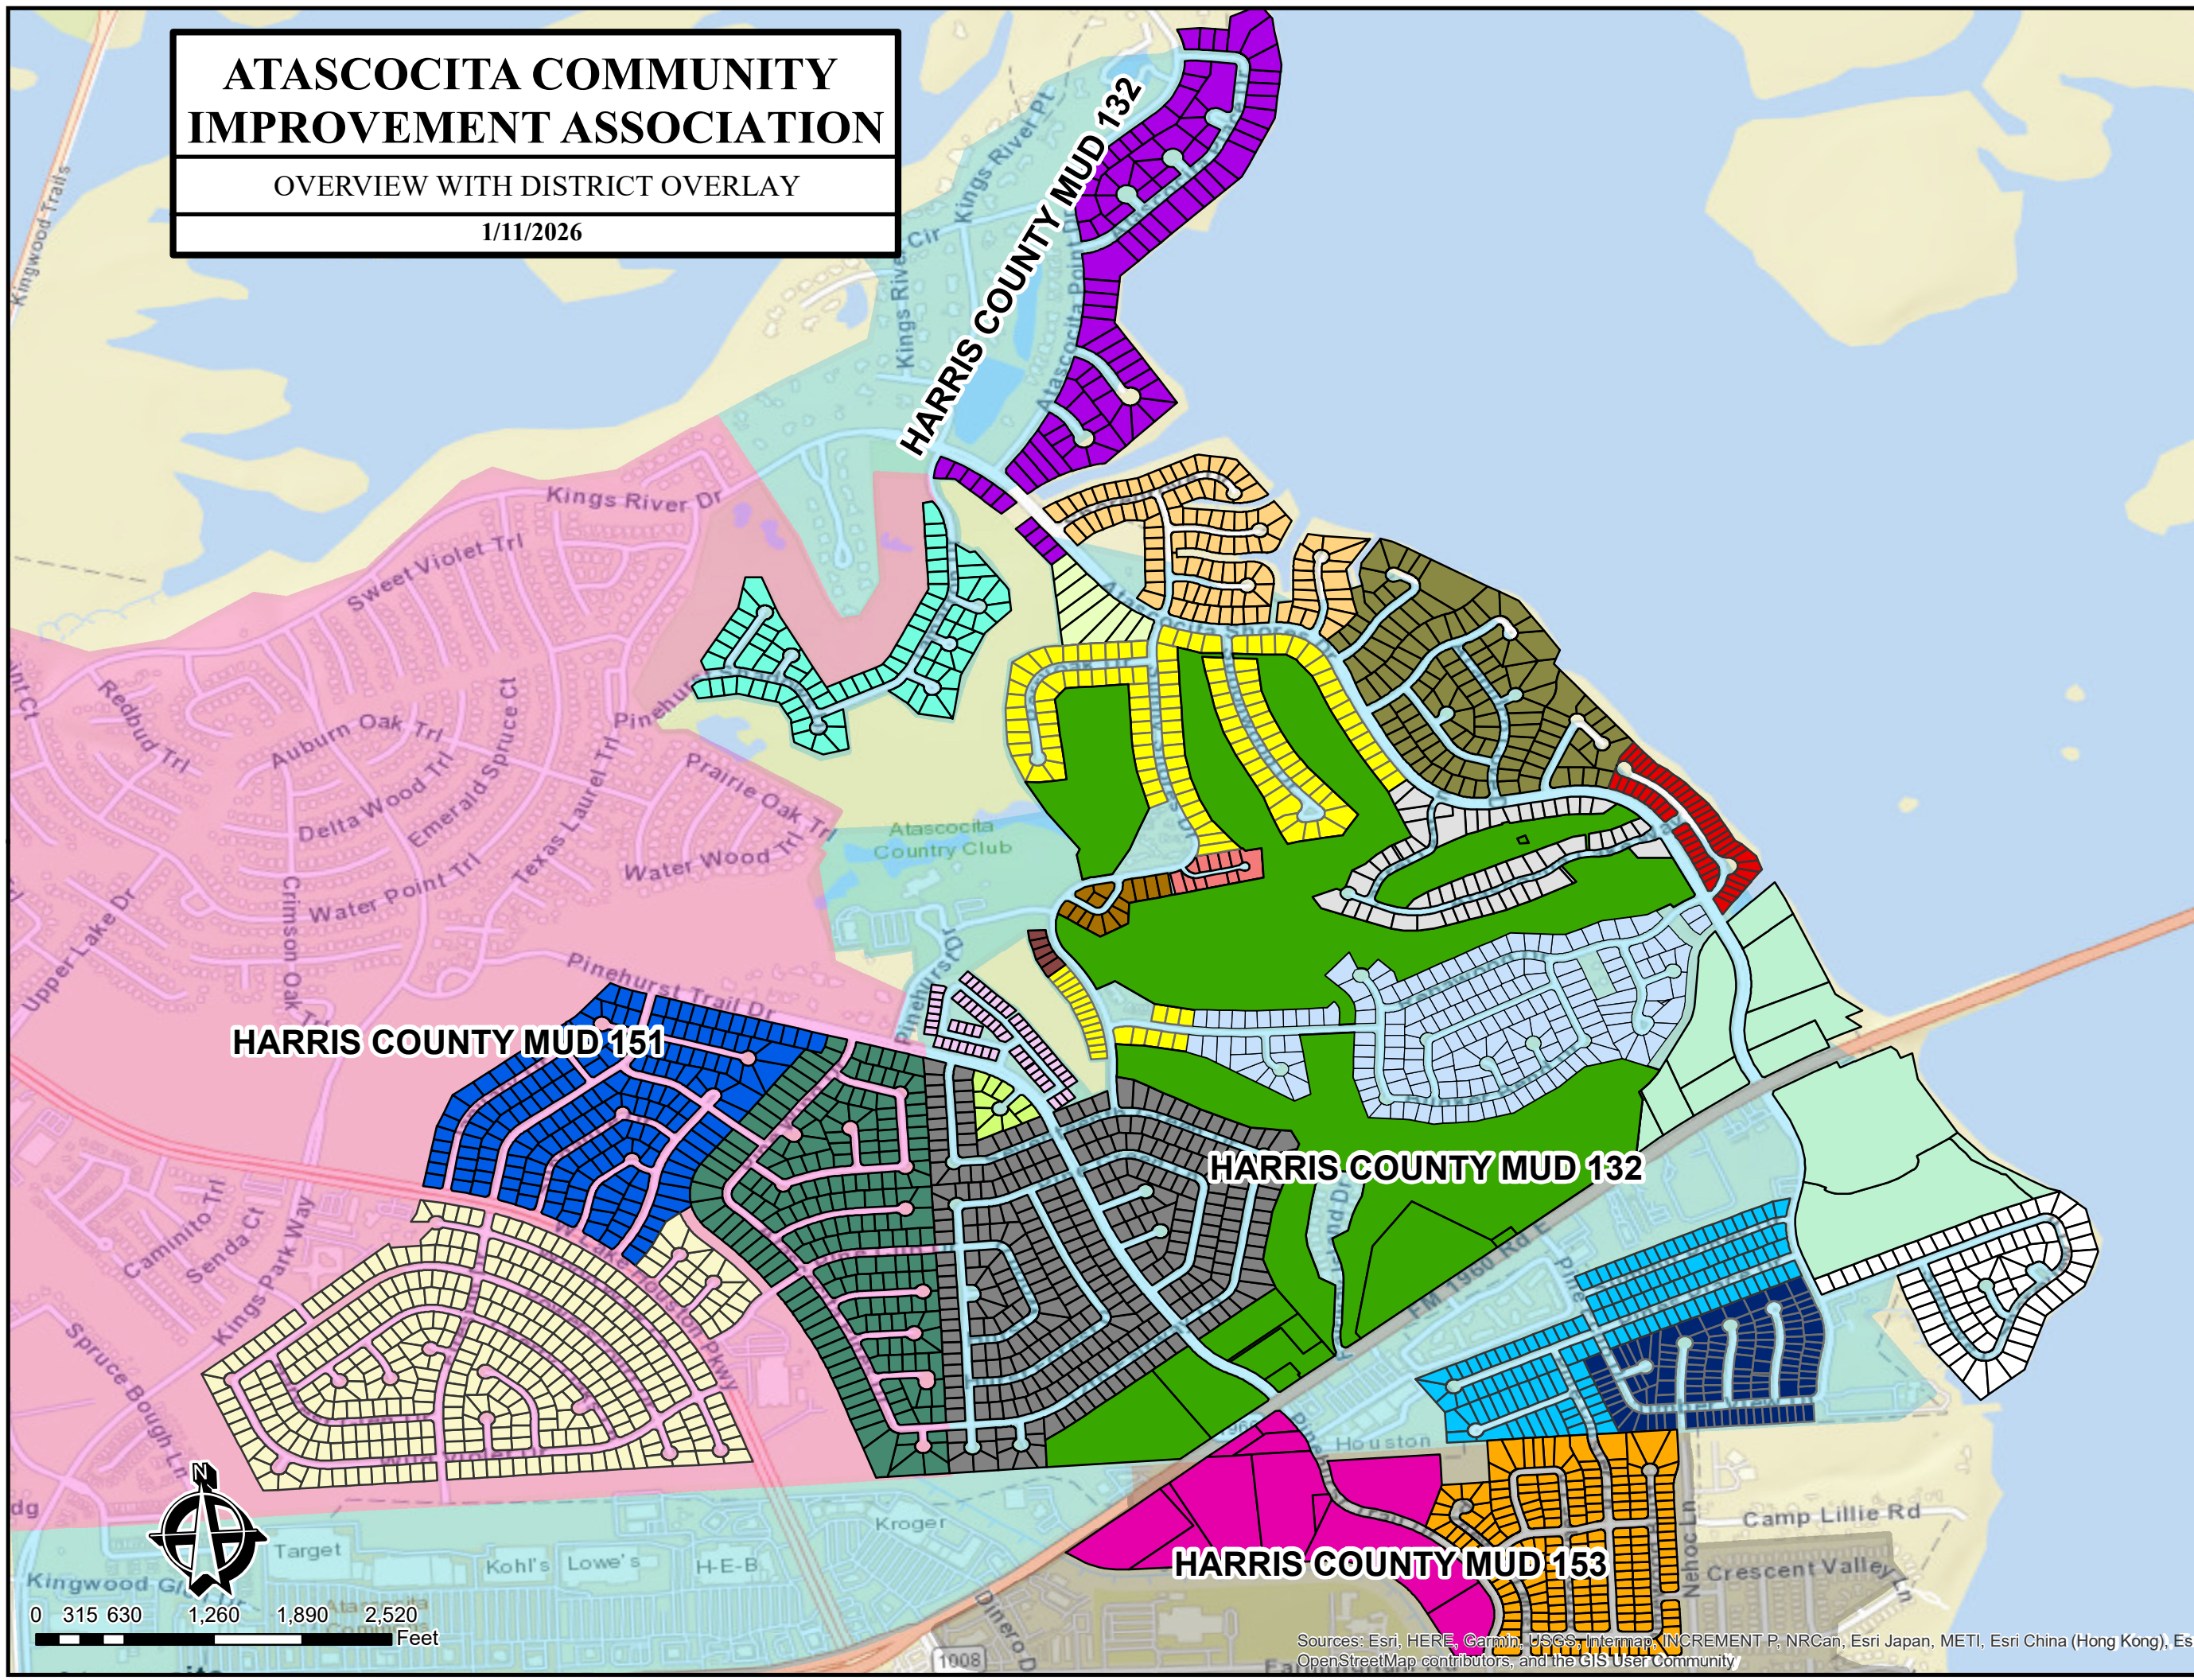

**ATASCOCITA COMMUNITY
IMPROVEMENT ASSOCIATION**
OVERVIEW WITH DISTRICT OVERLAY
1/11/2026

LEGEND	
SECTIONS	
	Pinehurst Section 11
	Pinehurst Section 10
	Pinehurst Section 9
	Pinehurst Section 8
	Pinehurst Section 7
	Pinehurst Section 6
	Pinehurst Section 5
	Pinehurst Section 4
	Pinehurst Section 3
	Pinehurst Section 2
	Pinehurst Section 1
	Pines Section 4
	Pines Section 3
	Pines Section 2
	Pines Section 1
	Ivy Point
	Golf Villas
	Estates of Pinehurst
	Club Point
	Shores Section 6
	Shores Section 5
	Shores Section 4
	Shores Section 3
	Shores Section 2
	Shores Section 1
DISTRICT OVERLAYS	
	HARRIS COUNTY MUD 132
	HARRIS COUNTY MUD 151
	HARRIS COUNTY MUD 153

Sources: Esri, HERE, Garmin, USGS, Intermap, INCREMENT P, NRCan, Esri Japan, METI, Esri China (Hong Kong), Esri Korea, Esri (India), NCC, (C), OpenStreetMap contributors, and the GIS User Community