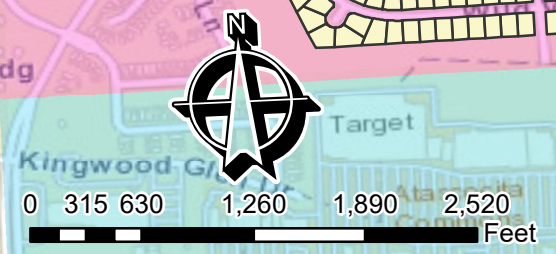

**ATASCOCITA COMMUNITY
IMPROVEMENT ASSOCIATION**
OVERVIEW WITH DISTRICT OVERLAY
1/11/2026

LEGEND	
SECTIONS	
	Pinehurst Section 11
	Pinehurst Section 10
	Pinehurst Section 9
	Pinehurst Section 8
	Pinehurst Section 7
	Pinehurst Section 6
	Pinehurst Section 5
	Pinehurst Section 4
	Pinehurst Section 3
	Pinehurst Section 2
	Pinehurst Section 1
	Pines Section 4
	Pines Section 3
	Pines Section 2
	Pines Section 1
	Ivy Point
	Golf Villas
	Estates of Pinehurst
	Club Point
	Shores Section 6
	Shores Section 5
	Shores Section 4
	Shores Section 3
	Shores Section 2
	Shores Section 1
DISTRICT OVERLAYS	
	HARRIS COUNTY MUD 132
	HARRIS COUNTY MUD 151
	HARRIS COUNTY MUD 153