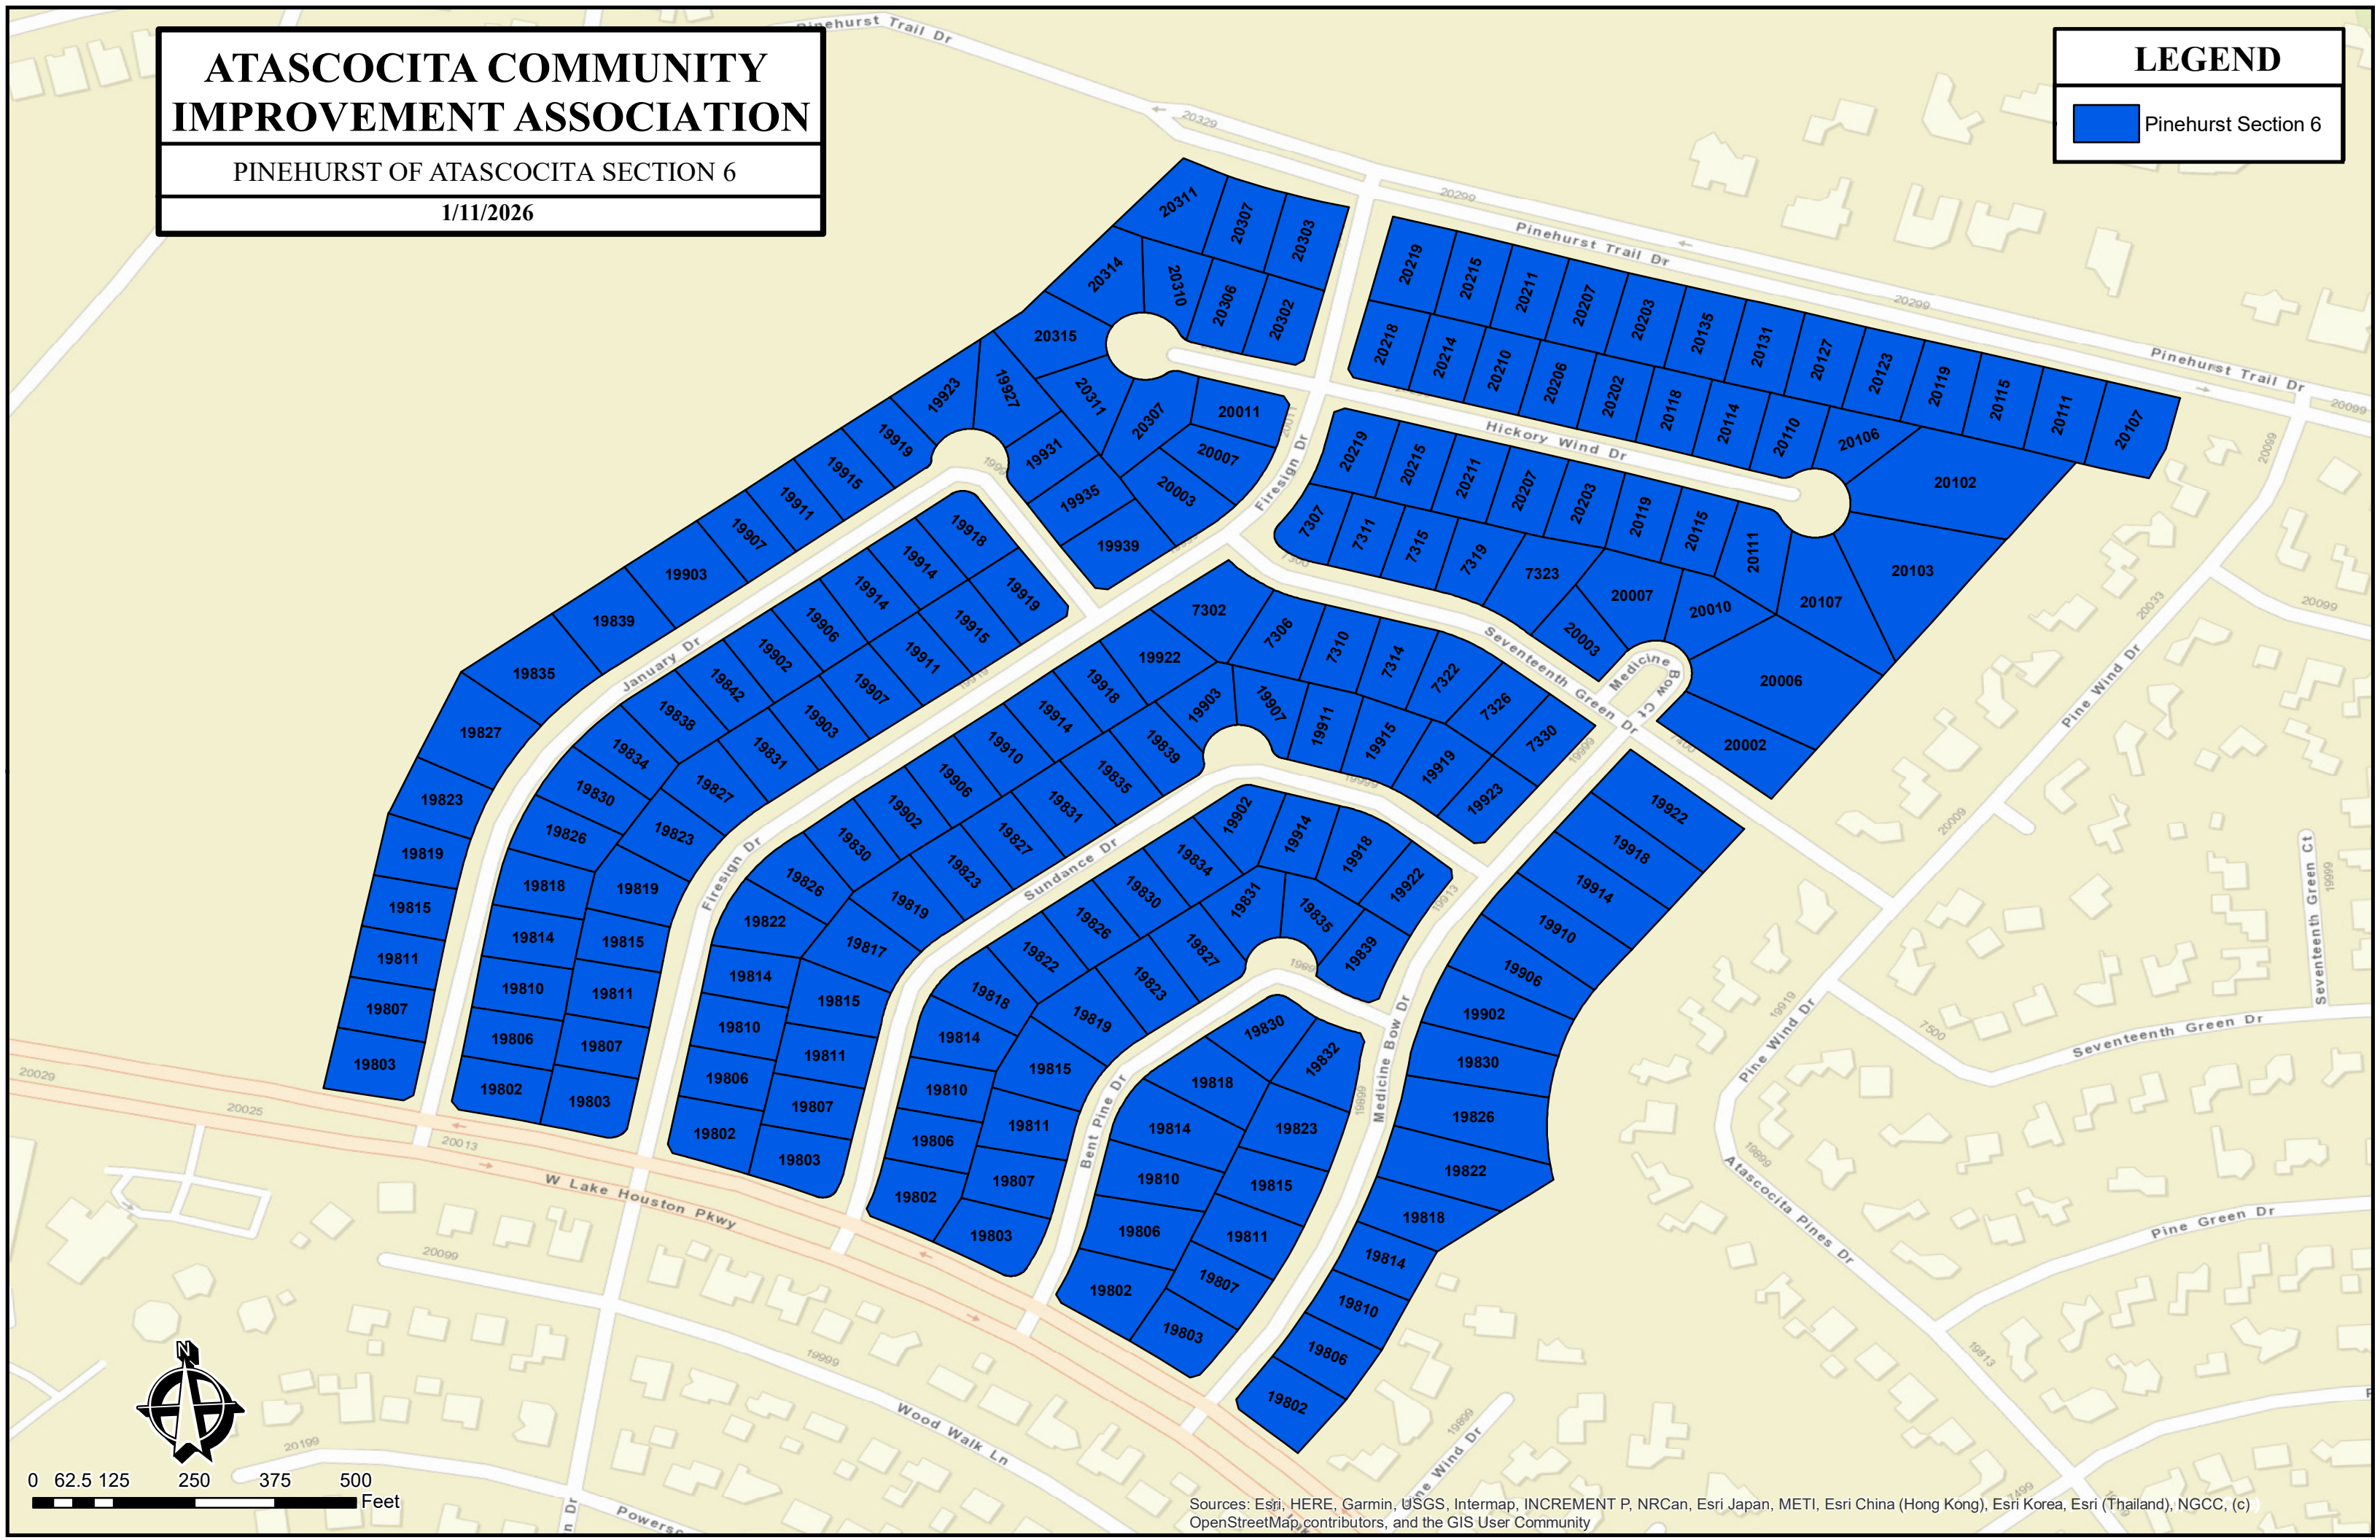

# ATASCOCITA COMMUNITY IMPROVEMENT ASSOCIATION

PINEHURST OF ATASCOCITA SECTION 6

1/11/2026

## LEGEND

 Pinehurst Section 6

0 62.5 125 250 375 500 Feet