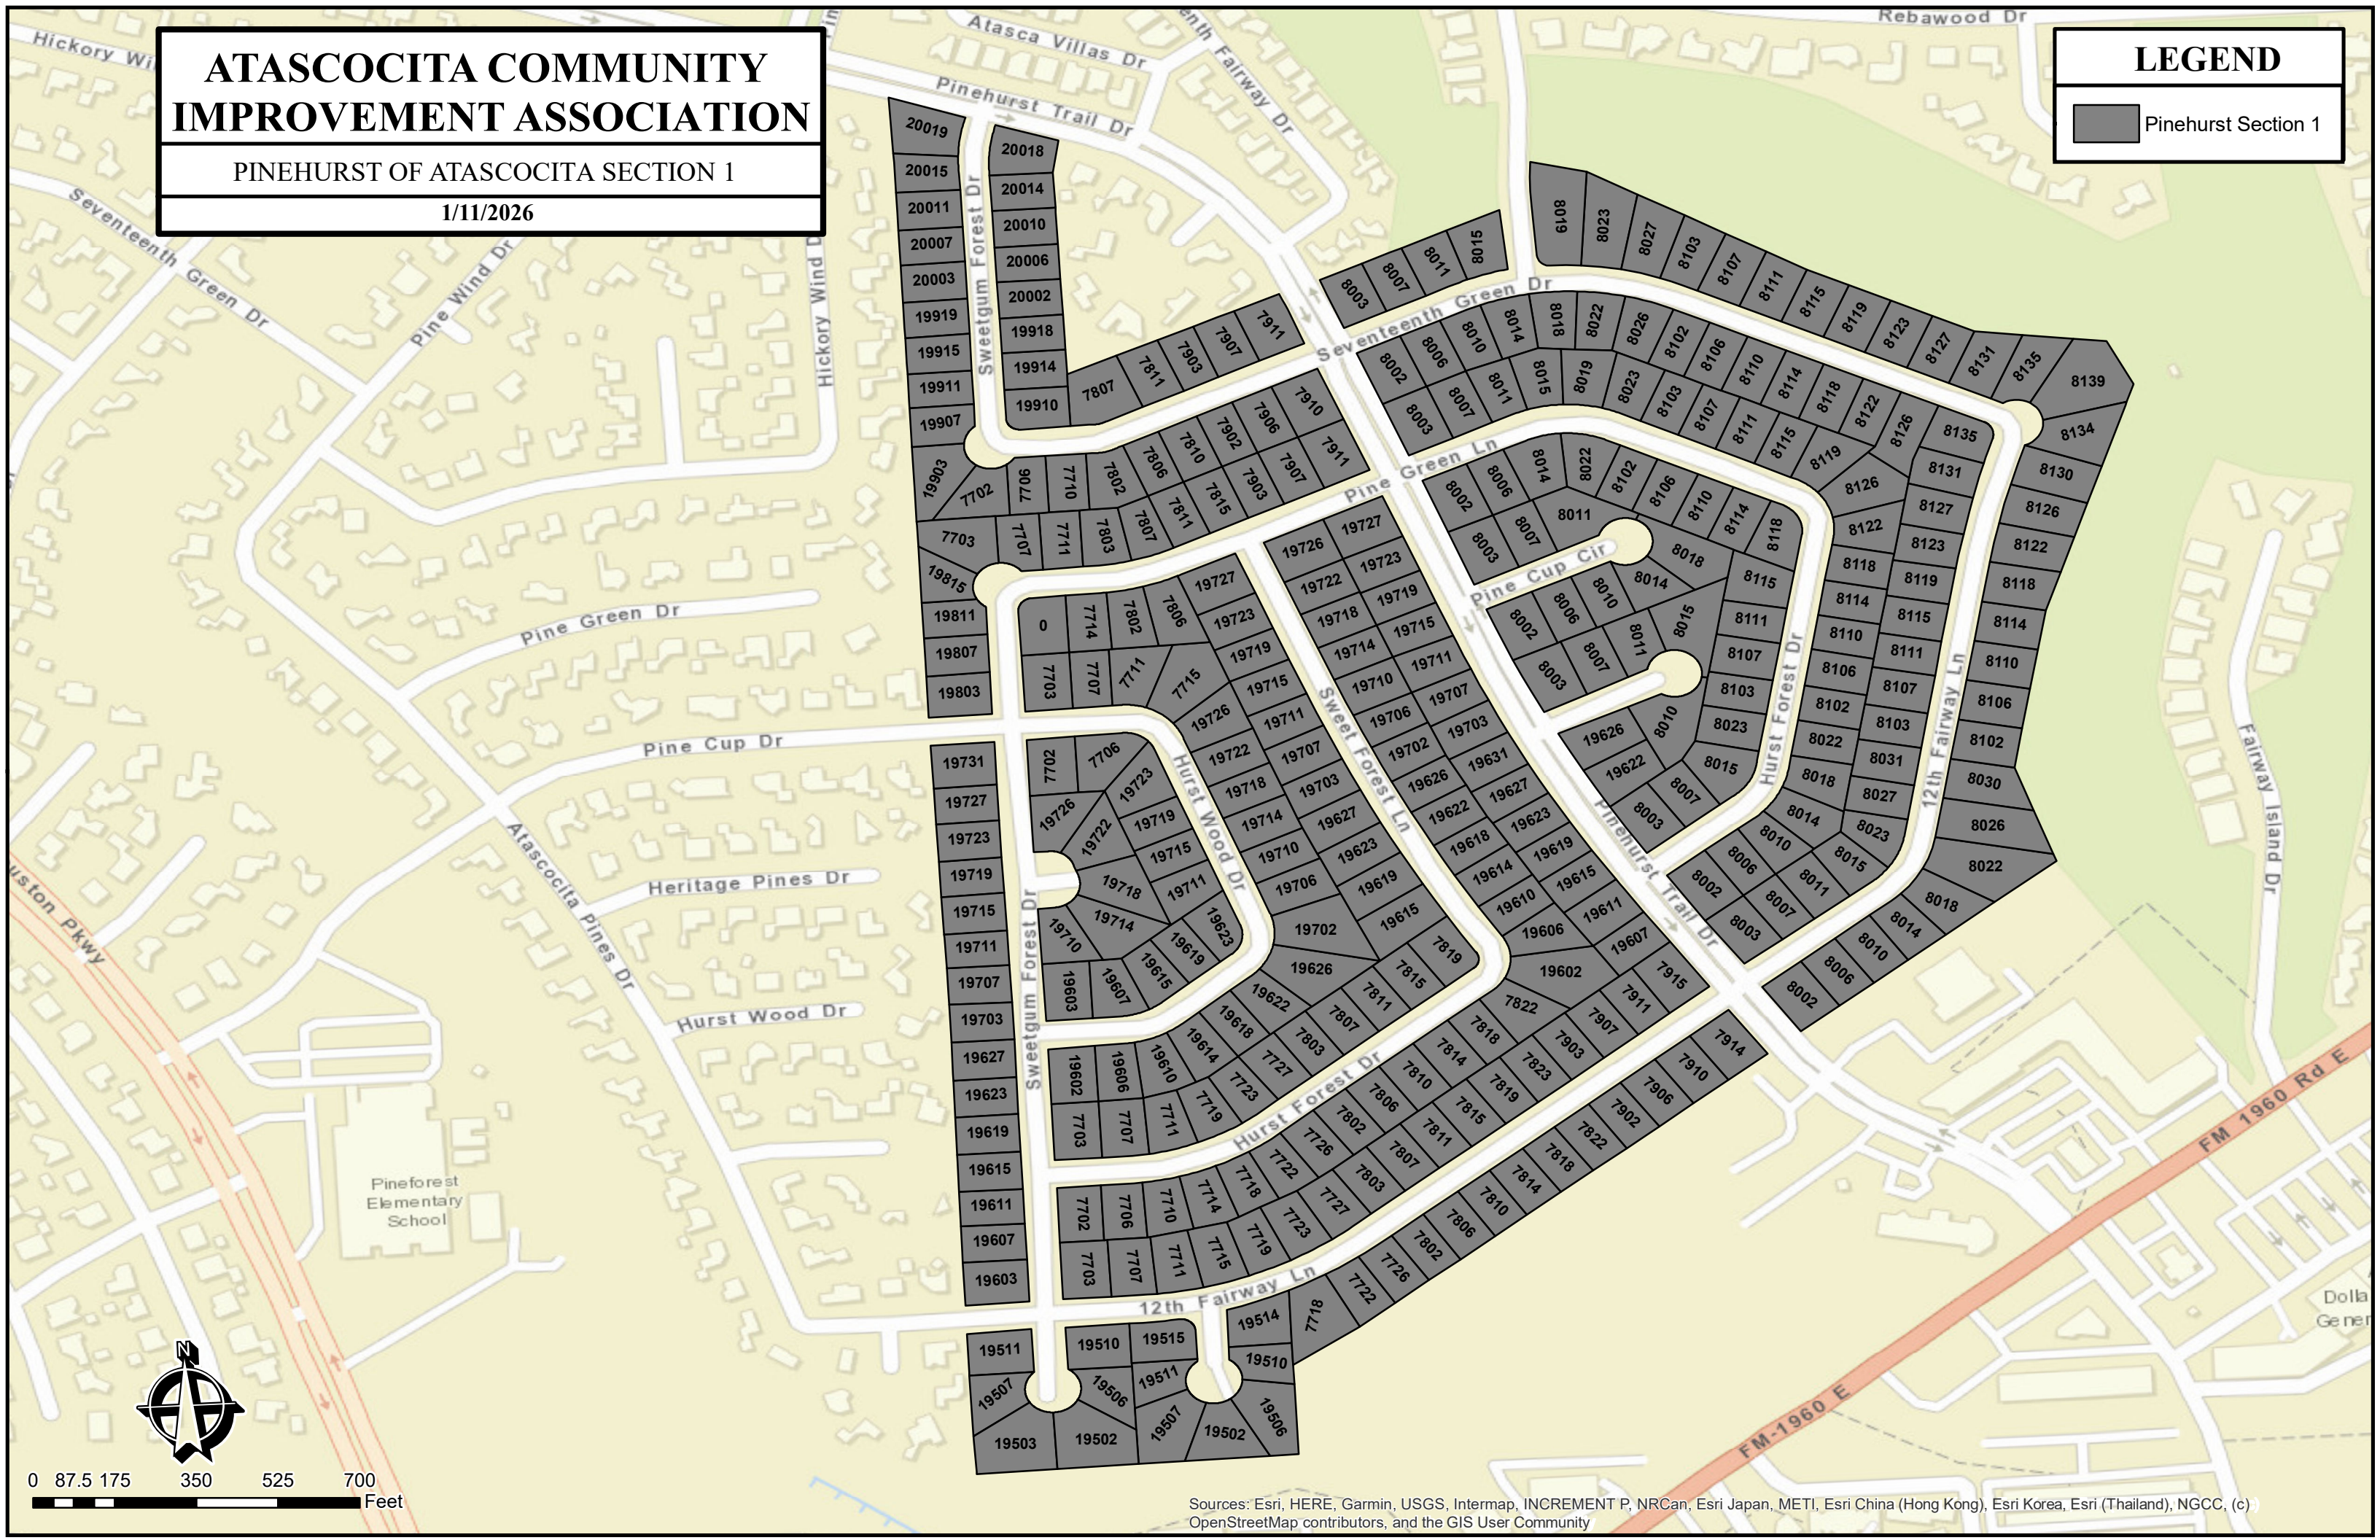

ATASCOCITA COMMUNITY IMPROVEMENT ASSOCIATION

PINEHURST OF ATASCOCITA SECTION 1

1/11/2026

LEGEND

 Pinehurst Section 1

Pineforest Elementary School

Dolla General

0 87.5 175 350 525 700 Feet