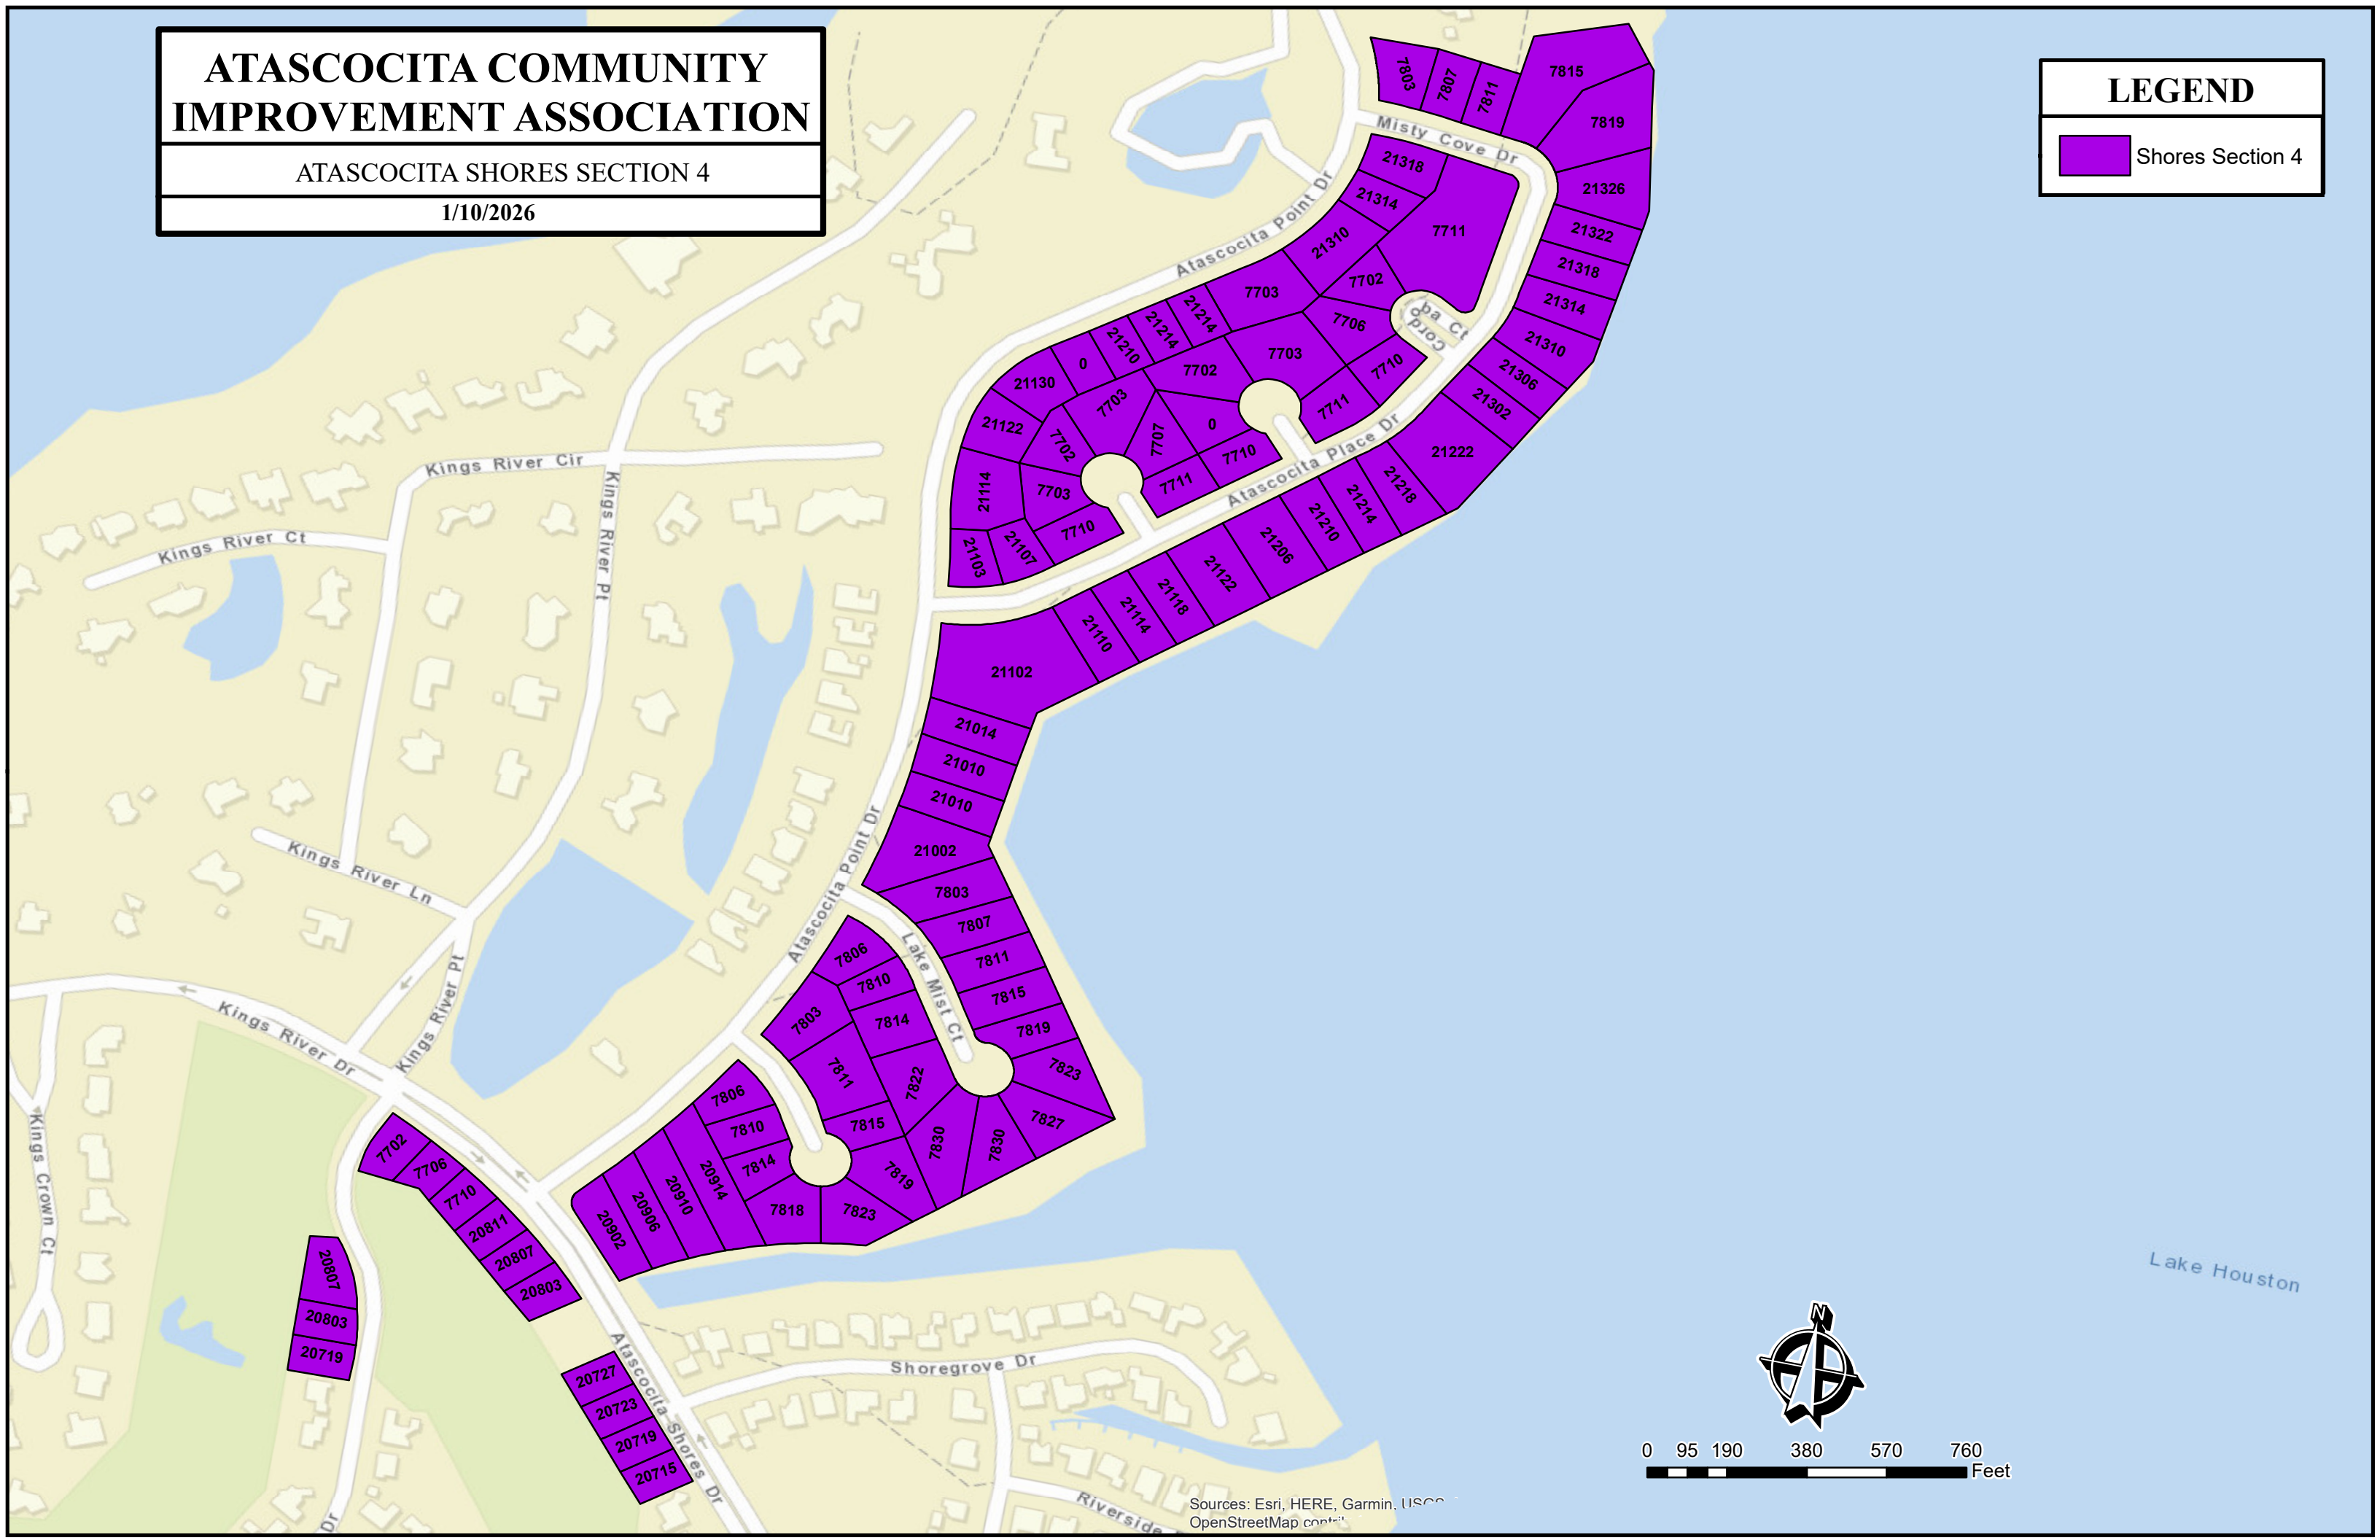

**ATASCOCITA COMMUNITY
IMPROVEMENT ASSOCIATION**
ATASCOCITA SHORES SECTION 4
1/10/2026

LEGEND

 Shores Section 4

Sources: Esri, HERE, Garmin, USCC, OpenStreetMap contributors